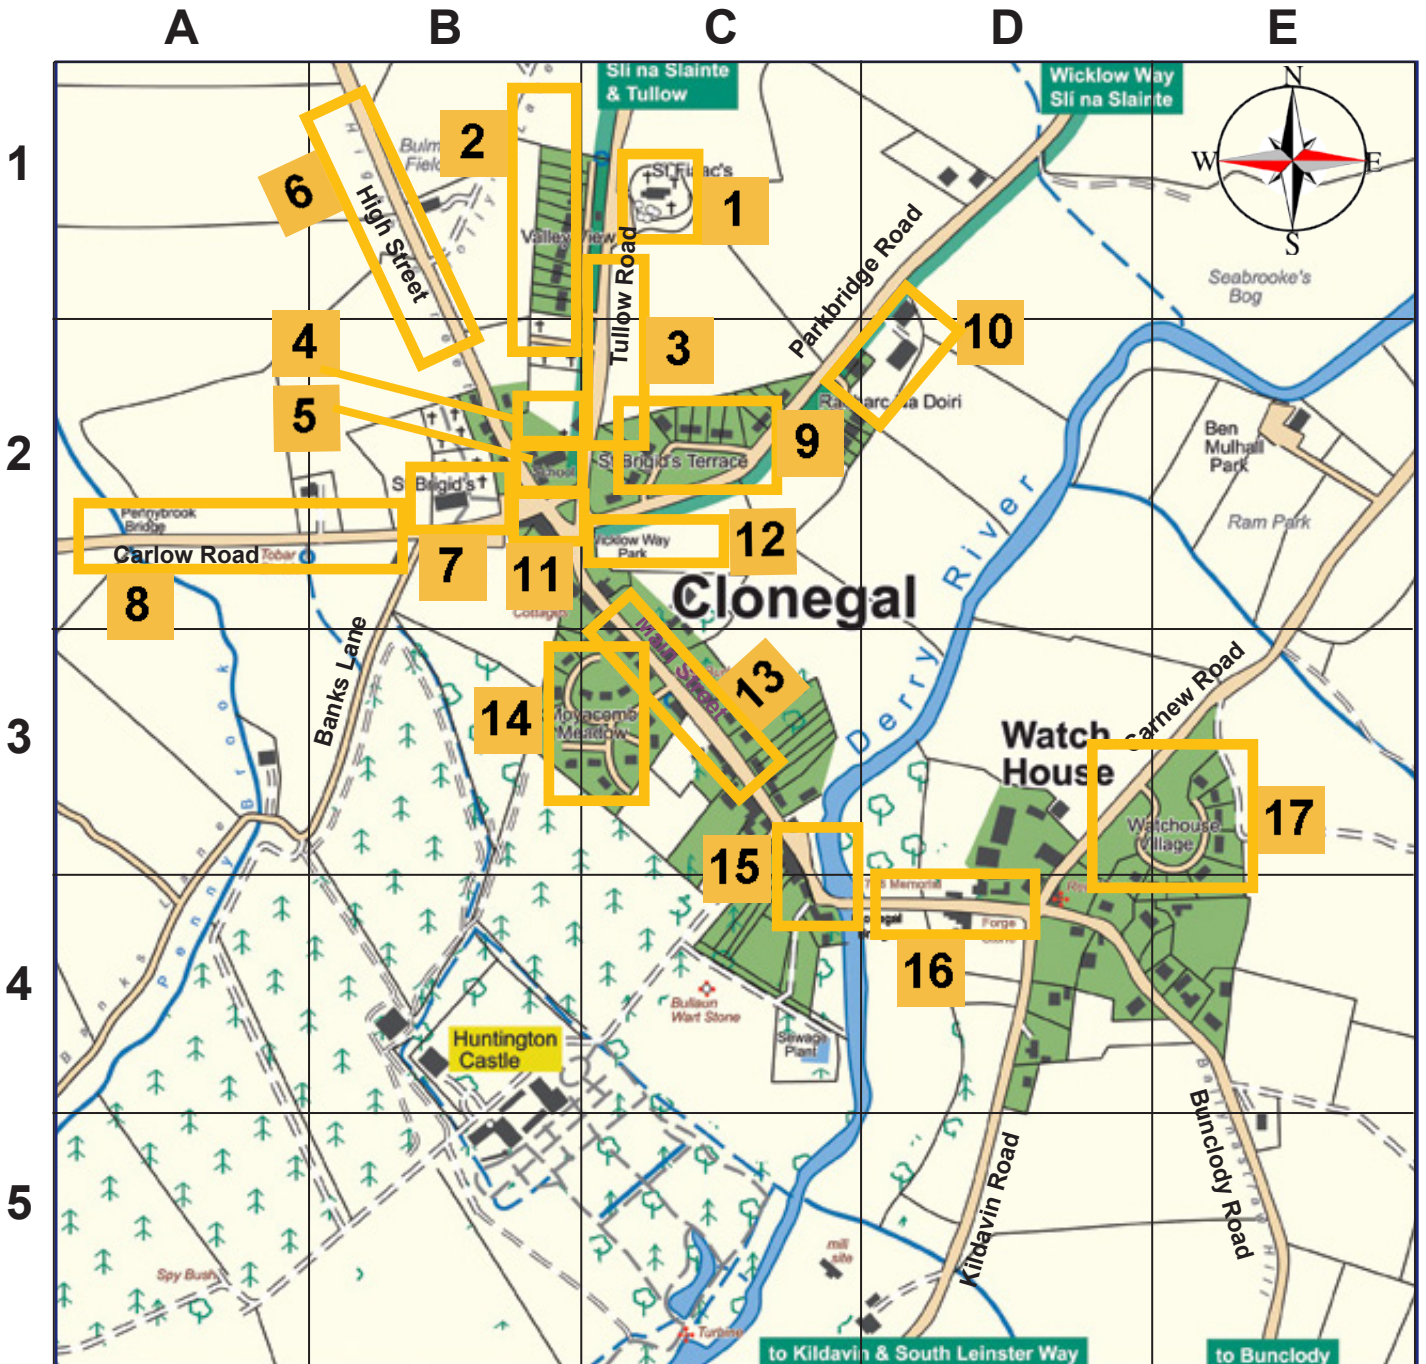

Clonegal Village

Sráidbhaile Cluain na nGall

Tree Survey 2019

Suirbhé Crann 2019

Clonegal Village Map

- | | | |
|---|---|---|
| 1 <i>St. Fiac's (page 4)</i> | 7 <i>St. Brigid's Church (page 7)</i> | 13 <i>Main Street (page 11)</i> |
| 2 <i>Valleyview (page 4)</i> | 8 <i>Carlow Road (page 8)</i> | 14 <i>Moyacomb Meadows (page 12)</i> |
| 3 <i>Tullow Road (page 5)</i> | 9 <i>St. Brigid's Terrace (page 9)</i> | 15 <i>Riverside & Bridge (pages 12/13)</i> |
| 4 <i>Methodist Cemetery (page 6)</i> | 10 <i>Radharc na Doirí (page 9)</i> | 16 <i>Watch House (page 13)</i> |
| 5 <i>School (page 6)</i> | 11 <i>The Green (page 10)</i> | 17 <i>Watch House Village (page 14)</i> |
| 6 <i>High Street (page 7)</i> | 12 <i>Wicklow Way Park (page 10)</i> | Leaf Identification (page 15) |

Key to the symbols of trees

AC Acer	E Elder	O Oak
AD Alder	F Fir	PN Pine
A Ash	HW Hawthorn	P Prunus
B Beech	HZ Hazel	R Rowan
BC Blue Cedar	H Holly	SB Silver Birch
CH Cherry	HB Hornbeam	SR Sorbus
C Chestnut	J Juniper	SC Spanish Chestnut
CF Conifers	LC Lawson Cypress	S Sycamore
CB Copper Beech	L Lime	T Thuja
CA Crab Apple	ML Malus	W Willow
CY Cypress	M Maple	Y Yew