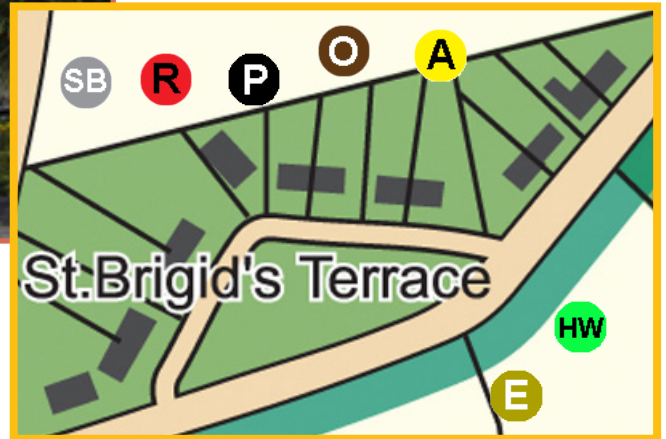

Above is a Spanish Chestnut. Below is a close up of the Spanish Chestnut

Grid reference: **A2 / B2**

Map Detail (left)

8

Trees in St. Brigid's Terrace

Map Detail (below)

9

Trees in St. Brigid's Terrace:
23 Hawthorn, 20 Rowan, 10 Ash, 4 Holm Oak,
6 Birch, 9 Prunus, 1 Elder
Grid reference: C2